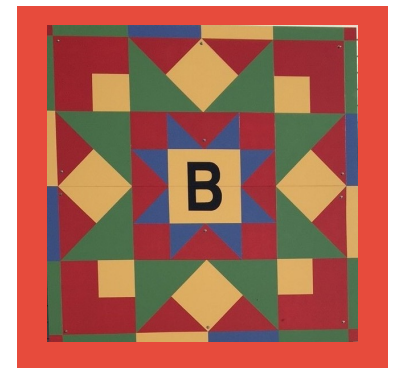

Pattern: "Barefoot Farms"
6330 Roanoke Road
Owner: Carlton Barefoot
Painter: Ms. Kay Raynor
Quilt Size: 8 x 8
Location: White Barn